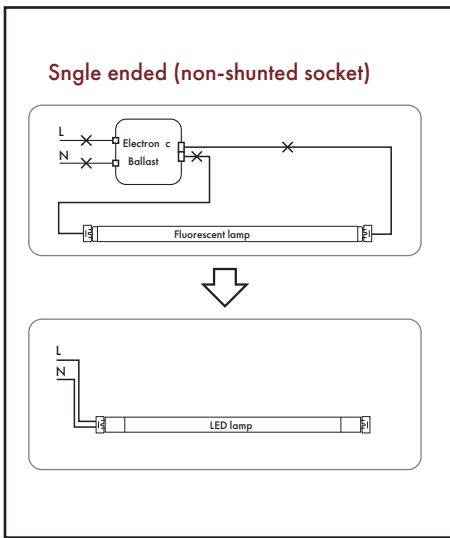

Surface Mount Kit Dimension

Wiring method - I

Wiring method - II

Wiring method - III

DIMENSIONS

Style	Type	A (Diameter)	B (Length)	Weight (lbs)
T5	4-ft	0.63" (15.87mm)	48" (1219.2mm)	0.45
T8	2-ft	1.00" (25.4mm)	24" (609.6mm)	0.50
T8	3-ft	1.00" (25.4mm)	36" (914.4mm)	0.65
T8	4-ft	1.00" (25.4mm)	48" (1219.2mm)	0.80
T8 (FA8)	8-ft	1.00" (25.4mm)	96" (2438.4mm)	1.50
T8 (R17d)	8-ft	1.00" (25.4mm)	96" (2438.4mm)	1.50