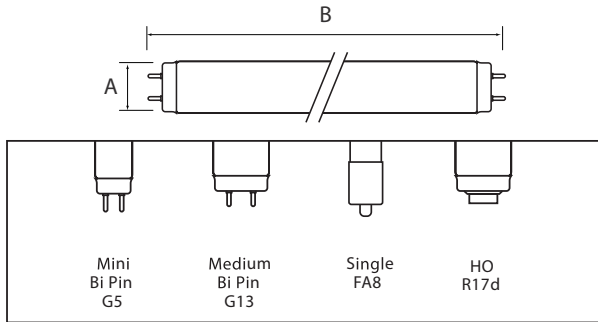

Surface Mount Kit Dimension

Wiring method - I

Wiring method - II

Wiring method - III

DIMENSIONS

Style	Type	A (Diameter)	B (Length)	Weight (lbs)
T5	4-ft	0.63" (15.87mm)	48" (1219.2mm)	0.45
T8	2-ft	1.00" (25.4mm)	24" (609.6mm)	0.50
T8	3-ft	1.00" (25.4mm)	36" (914.4mm)	0.65
T8	4-ft	1.00" (25.4mm)	48" (1219.2mm)	0.80
T8 (FA8)	8-ft	1.00" (25.4mm)	96" (2438.4mm)	1.50
T8 (R17d)	8-ft	1.00" (25.4mm)	96" (2438.4mm)	1.50

PHOTOMETRICS CHART

25W T5 (4-ft) DLC Standard

Illuminance at a Distance

Center Beam fc	Beam Width
815 fc	7.7 ft 4.5 ft
204 fc	15.4 ft 8.9 ft
90.6 fc	23.2 ft 13.4 ft
50.9 fc	30.9 ft 17.9 ft
32.6 fc	38.6 ft 22.3 ft
22.6 fc	46.3 ft 26.8 ft