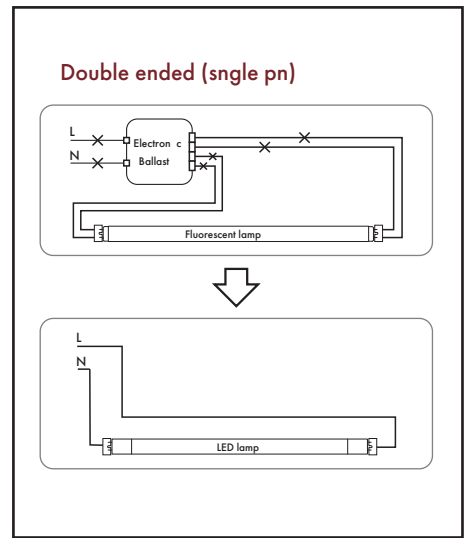

Surface Mount Kit Dimension

Wiring method - I

Wiring method - II

Wiring method - III

DIMENSIONS

Style	Type	A (Diameter)	B (Length)	Weight (lbs)
T5	4-ft	0.63" (15.87mm)	48" (1219.2mm)	0.45
T8	2-ft	1.00" (25.4mm)	24" (609.6mm)	0.50
T8	3-ft	1.00" (25.4mm)	36" (914.4mm)	0.65
T8	4-ft	1.00" (25.4mm)	48" (1219.2mm)	0.80
T8 (FA8)	8-ft	1.00" (25.4mm)	96" (2438.4mm)	1.50
T8 (R17d)	8-ft	1.00" (25.4mm)	96" (2438.4mm)	1.50

PHOTOMETRICS CHART

25W T5 (4-ft) DLC Standard

Illuminance at a Distance

Center Beam fc	Beam Width
815 fc	7.7 ft 4.5 ft
204 fc	15.4 ft 8.9 ft
90.6 fc	23.2 ft 13.4 ft
50.9 fc	30.9 ft 17.9 ft
32.6 fc	38.6 ft 22.3 ft
22.6 fc	46.3 ft 26.8 ft