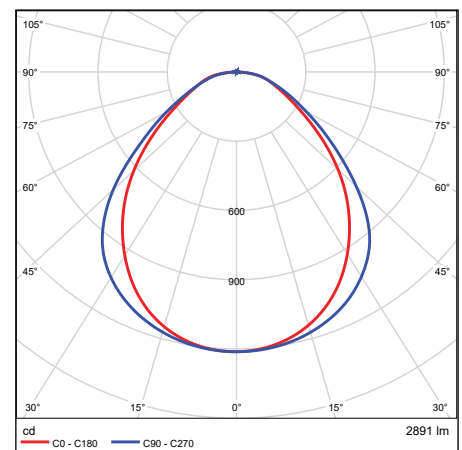

PHOTOMETRICS CHART

25W T5 (4-ft) DLC Standard

Illuminance at a Distance

Center Beam fc	Beam Width
815 fc	7.7 ft 4.5 ft
204 fc	15.4 ft 8.9 ft
90.6 fc	23.2 ft 13.4 ft
50.9 fc	30.9 ft 17.9 ft
32.6 fc	38.6 ft 22.3 ft
22.6 fc	46.3 ft 26.8 ft

■ Vert. Spread: 114.2°
■ Horiz. Spread: 83.6°

9W T8 (2-ft) DLC Standard

Illuminance at a Distance

Center Beam fc	Beam Width
178 fc	5.4 ft 6.5 ft
44.5 fc	10.7 ft 13.1 ft
19.8 fc	16.1 ft 19.6 ft
11.1 fc	21.4 ft 26.1 ft
7.13 fc	26.8 ft 32.7 ft
4.95 fc	32.2 ft 39.2 ft

■ Vert. Spread: 94.0°
■ Horiz. Spread: 105.2°

15W T8 (4-ft) DLC Standard

Illuminance at a Distance

Center Beam fc	Beam Width
197 fc	5.5 ft 6.3 ft
49.3 fc	11.0 ft 12.7 ft
21.9 fc	16.5 ft 19.0 ft
12.3 fc	22.0 ft 25.3 ft
7.88 fc	27.5 ft 31.7 ft
5.47 fc	33.0 ft 38.0 ft

■ Vert. Spread: 95.5°
■ Horiz. Spread: 103.4°