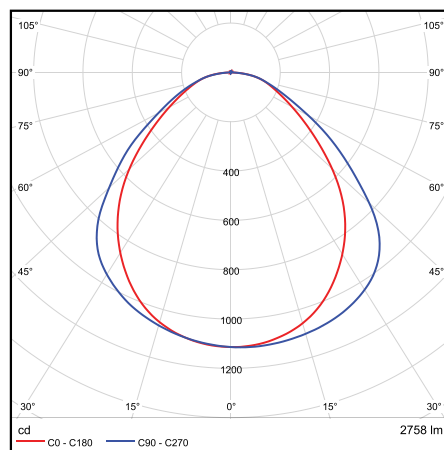

PHOTOMETRICS CHART

25W T5 (4-ft) DLC Standard

Illuminance at a Distance

Center Beam fc	Beam Width
815 fc	7.7 ft 4.5 ft
204 fc	15.4 ft 8.9 ft
90.6 fc	23.2 ft 13.4 ft
50.9 fc	30.9 ft 17.9 ft
32.6 fc	38.6 ft 22.3 ft
22.6 fc	46.3 ft 26.8 ft

■ Vert. Spread: 114.2°
■ Horiz. Spread: 83.6°

9W T8 (2-ft) DLC Standard

Illuminance at a Distance

Center Beam fc	Beam Width
178 fc	5.4 ft 6.5 ft
44.5 fc	10.7 ft 13.1 ft
19.8 fc	16.1 ft 19.6 ft
11.1 fc	21.4 ft 26.1 ft
7.13 fc	26.8 ft 32.7 ft
4.95 fc	32.2 ft 39.2 ft

■ Vert. Spread: 94.0°
■ Horiz. Spread: 105.2°

15W T8 (4-ft) DLC Standard

Illuminance at a Distance

Center Beam fc	Beam Width
197 fc	5.5 ft 6.3 ft
49.3 fc	11.0 ft 12.7 ft
21.9 fc	16.5 ft 19.0 ft
12.3 fc	22.0 ft 25.3 ft
7.88 fc	27.5 ft 31.7 ft
5.47 fc	33.0 ft 38.0 ft

■ Vert. Spread: 95.5°
■ Horiz. Spread: 103.4°