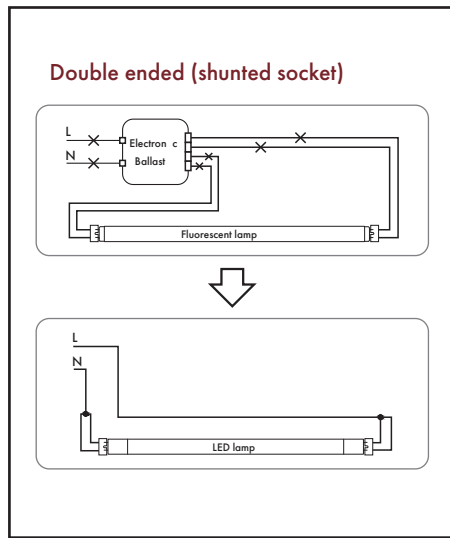

Surface Mount Kit Dimension

Wiring method - I

Wiring method - II

Wiring method - III

DIMENSIONS

Style	Type	A (Diameter)	B (Length)	Weight (lbs)
T5	4-ft	0.63" (15.87mm)	48" (1219.2mm)	0.45
T8	2-ft	1.00" (25.4mm)	24" (609.6mm)	0.50
T8	3-ft	1.00" (25.4mm)	36" (914.4mm)	0.65
T8	4-ft	1.00" (25.4mm)	48" (1219.2mm)	0.80
T8 (FA8)	8-ft	1.00" (25.4mm)	96" (2438.4mm)	1.50
T8 (R17d)	8-ft	1.00" (25.4mm)	96" (2438.4mm)	1.50

PHOTOMETRICS CHART

25W T5 (4-ft) DLC Standard

Illuminance at a Distance

Center Beam fc	Beam Width
815 fc	7.7 ft 4.5 ft
204 fc	15.4 ft 8.9 ft
90.6 fc	23.2 ft 13.4 ft
50.9 fc	30.9 ft 17.9 ft
32.6 fc	38.6 ft 22.3 ft
22.6 fc	46.3 ft 26.8 ft