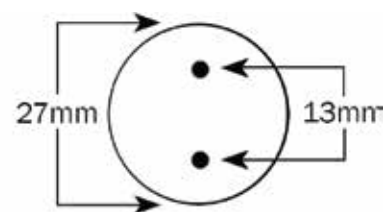

Surface Mount Kit Dimension

Wiring method - I

Wiring method - II

Wiring method - III

DIMENSIONS

Style	Type	A (Diameter)	B (Length)	Weight (lbs)
T5	4-ft	0.63" (15.87mm)	48" (1219.2mm)	0.45
T8	2-ft	1.00" (25.4mm)	24" (609.6mm)	0.50
T8	3-ft	1.00" (25.4mm)	36" (914.4mm)	0.65
T8	4-ft	1.00" (25.4mm)	48" (1219.2mm)	0.80
T8 (FA8)	8-ft	1.00" (25.4mm)	96" (2438.4mm)	1.50
T8 (R17d)	8-ft	1.00" (25.4mm)	96" (2438.4mm)	1.50

PHOTOMETRICS CHART

25W T5 (4-ft) DLC Standard

Illuminance at a Distance

Center Beam fc	Beam Width
815 fc	7.7 ft 4.5 ft
204 fc	15.4 ft 8.9 ft
90.6 fc	23.2 ft 13.4 ft
50.9 fc	30.9 ft 17.9 ft
32.6 fc	38.6 ft 22.3 ft
22.6 fc	46.3 ft 26.8 ft