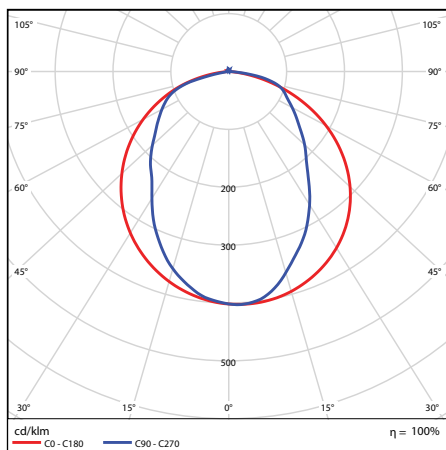

Surface Mount Kit Dimension

Wiring method - I

Wiring method - II

Wiring method - III

DIMENSIONS

Style	Type	A (Diameter)	B (Length)	Weight (lbs)
T5	4-ft	0.63" (15.87mm)	48" (1219.2mm)	0.45
T8	2-ft	1.00" (25.4mm)	24" (609.6mm)	0.50
T8	3-ft	1.00" (25.4mm)	36" (914.4mm)	0.65
T8	4-ft	1.00" (25.4mm)	48" (1219.2mm)	0.80
T8 (FA8)	8-ft	1.00" (25.4mm)	96" (2438.4mm)	1.50
T8 (R17d)	8-ft	1.00" (25.4mm)	96" (2438.4mm)	1.50

PHOTOMETRICS CHART

25W T5 (4-ft) DLC Standard

Illuminance at a Distance

Center Beam fc	Beam Width
815 fc	7.7 ft 4.5 ft
204 fc	15.4 ft 8.9 ft
90.6 fc	23.2 ft 13.4 ft
50.9 fc	30.9 ft 17.9 ft
32.6 fc	38.6 ft 22.3 ft
22.6 fc	46.3 ft 26.8 ft

■ Vert. Spread: 114.2°
■ Horiz. Spread: 83.6°

9W T8 (2-ft) DLC Standard

Illuminance at a Distance

Center Beam fc	Beam Width
178 fc	5.4 ft 6.5 ft
44.5 fc	10.7 ft 13.1 ft
19.8 fc	16.1 ft 19.6 ft
11.1 fc	21.4 ft 26.1 ft
7.13 fc	26.8 ft 32.7 ft
4.95 fc	32.2 ft 39.2 ft